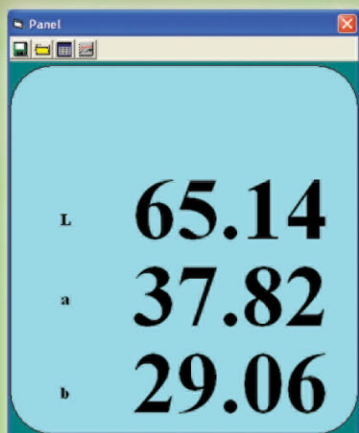

135 Color Meter

- Checks color difference between two samples
- Color difference displayed in
 - $\Delta(L^*, a^*, b^*),$
 - $\Delta(E^*ab, C^*ab, H^*ab),$
 - $\Delta(Y, x, y),$
 - $\Delta(X, Y, Z)$ or
 - $\Delta(Rs, Gs, Bs)$
- Color space displayed in
 - $(L^*, a^*, b^*),$
 - $(L^*, C^*ab, hab),$
 - $(Y, x, y),$
 - (X, Y, Z) or
 - $(Rs, Gs, Bs).$
- MAX, MIN & AVG Function
- Software with Mini-USB cable
- Tolerance function

SPECIFICATIONS:

Display	Triple 4 digit LCD display
Illuminating / Viewing geometry	45° / 0° – 1 illumination at 45°, measurement at 0°
Measuring area	Approx. Ø2mm
Display modes	Color difference $\Delta(L^*, a^*, b^*)$, $\Delta(E^*ab, C^*ab, H^*ab)$, $\Delta(Y, x, y)$, $\Delta(X, Y, Z)$ or $\Delta(Rs, Gs, Bs)$ Color space (L^*, a^*, b^*) , (L^*, C^*ab, hab) , (Y, x, y) , (X, Y, Z) or (Rs, Gs, Bs) .
Target color memory	8 channel ; set by measurement or keypad
Measuring range	L^* : 10 to 100
Measurement conditions	Observe : CIE 2° Standard Observer. Illuminant : White LED lamp.
Repeatability	Standard deviation within ΔE^*ab 0.5 (Measurement conditions : Average of measurements of standard white plate).
Minimum interval between measurements	Approx. 2 seconds
Auto data Memory & Read	99 sets
Auto power off	Approx. 3 minutes
Power source	One 9V battery and DC 9V AC adapter input
Battery life	Approx. 500 measurements at 10 – sec intervals
Operating temperature/humidity range	0°C to 40°C (32°F to 104°F) ; less than 85% relative humidity
Storage temperature/humidity range	-10°C to 40°C (14°F to 104°F) ; less than 70% relative humidity
Dimensions	172mm × 118mm × 46mm
Weight	Approx. 220g
Accessories	Instruction manual, Battery, AC adapter, USB cable, software CD.